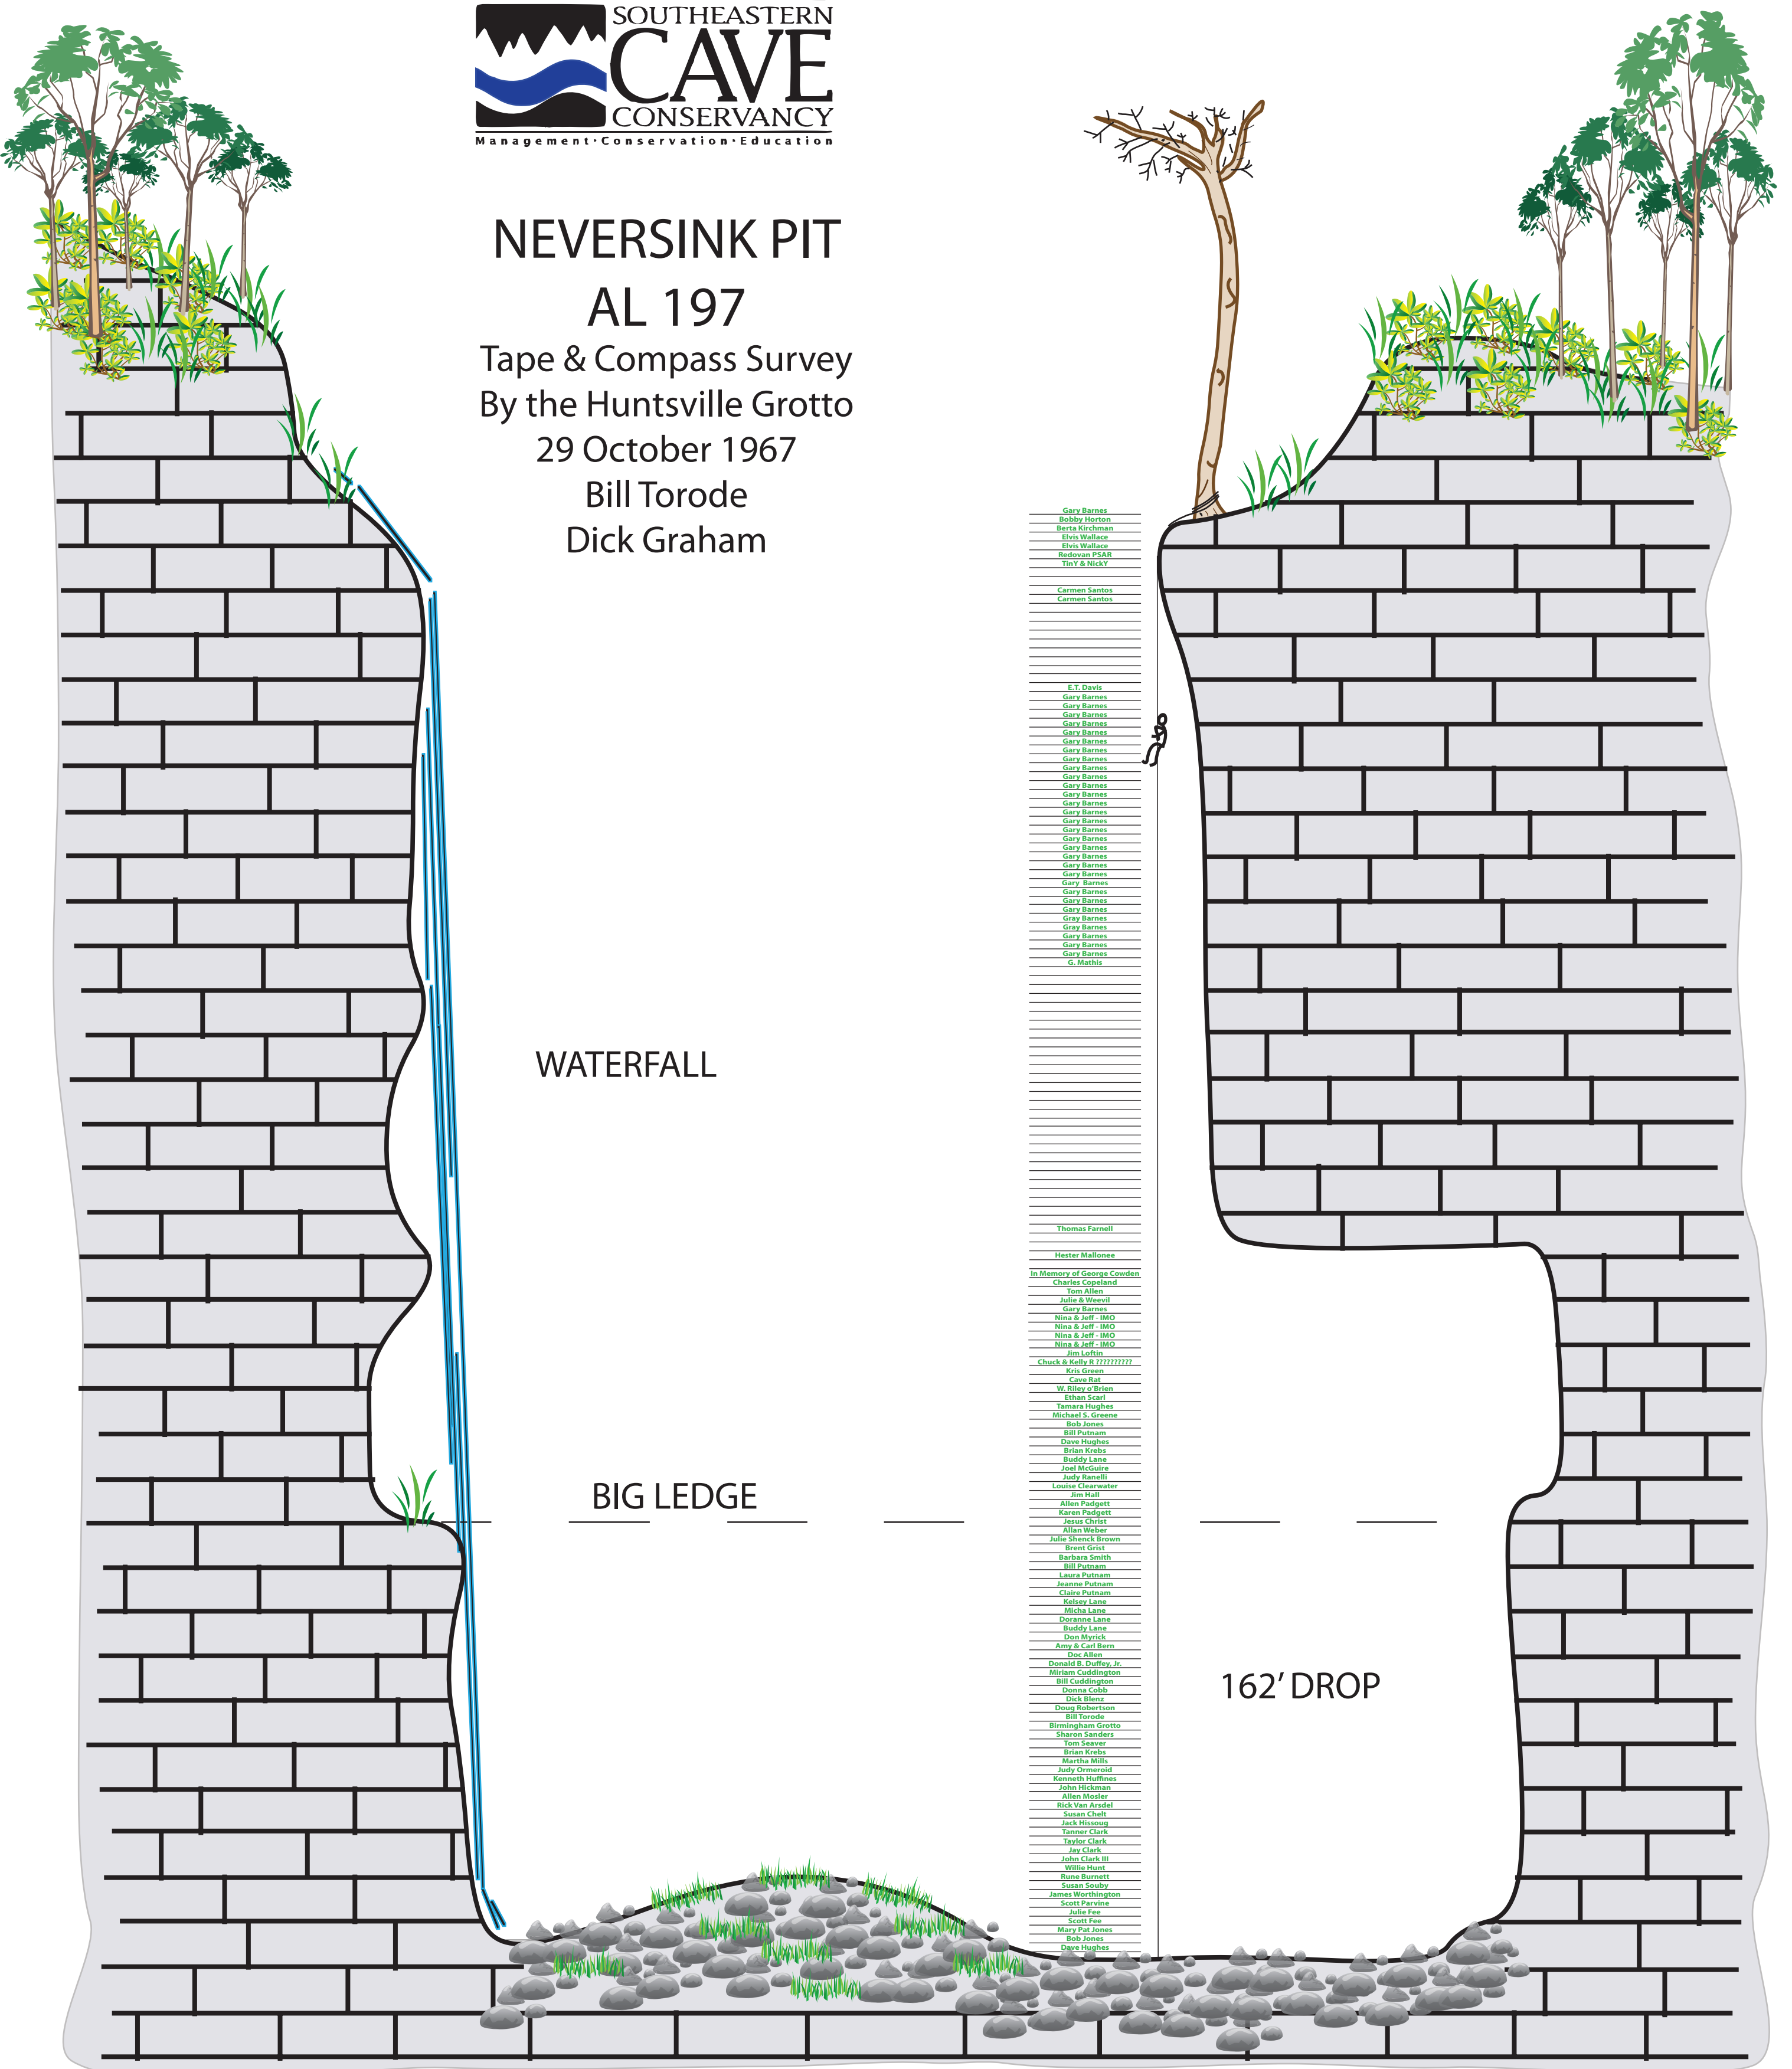

Neversink 10th Anniversary Sale!

NEVERSink PIT

AL 197

Tape & Compass Survey

By the Huntsville Grotto

29 October 1967

Bill Torode

Dick Graham

WATERFALL

BIG LEDGE

162' DROP

Carmen Santos
Carmen Santos

Thomas Farnell

Hester Mallonee

In Memory of George Cowden