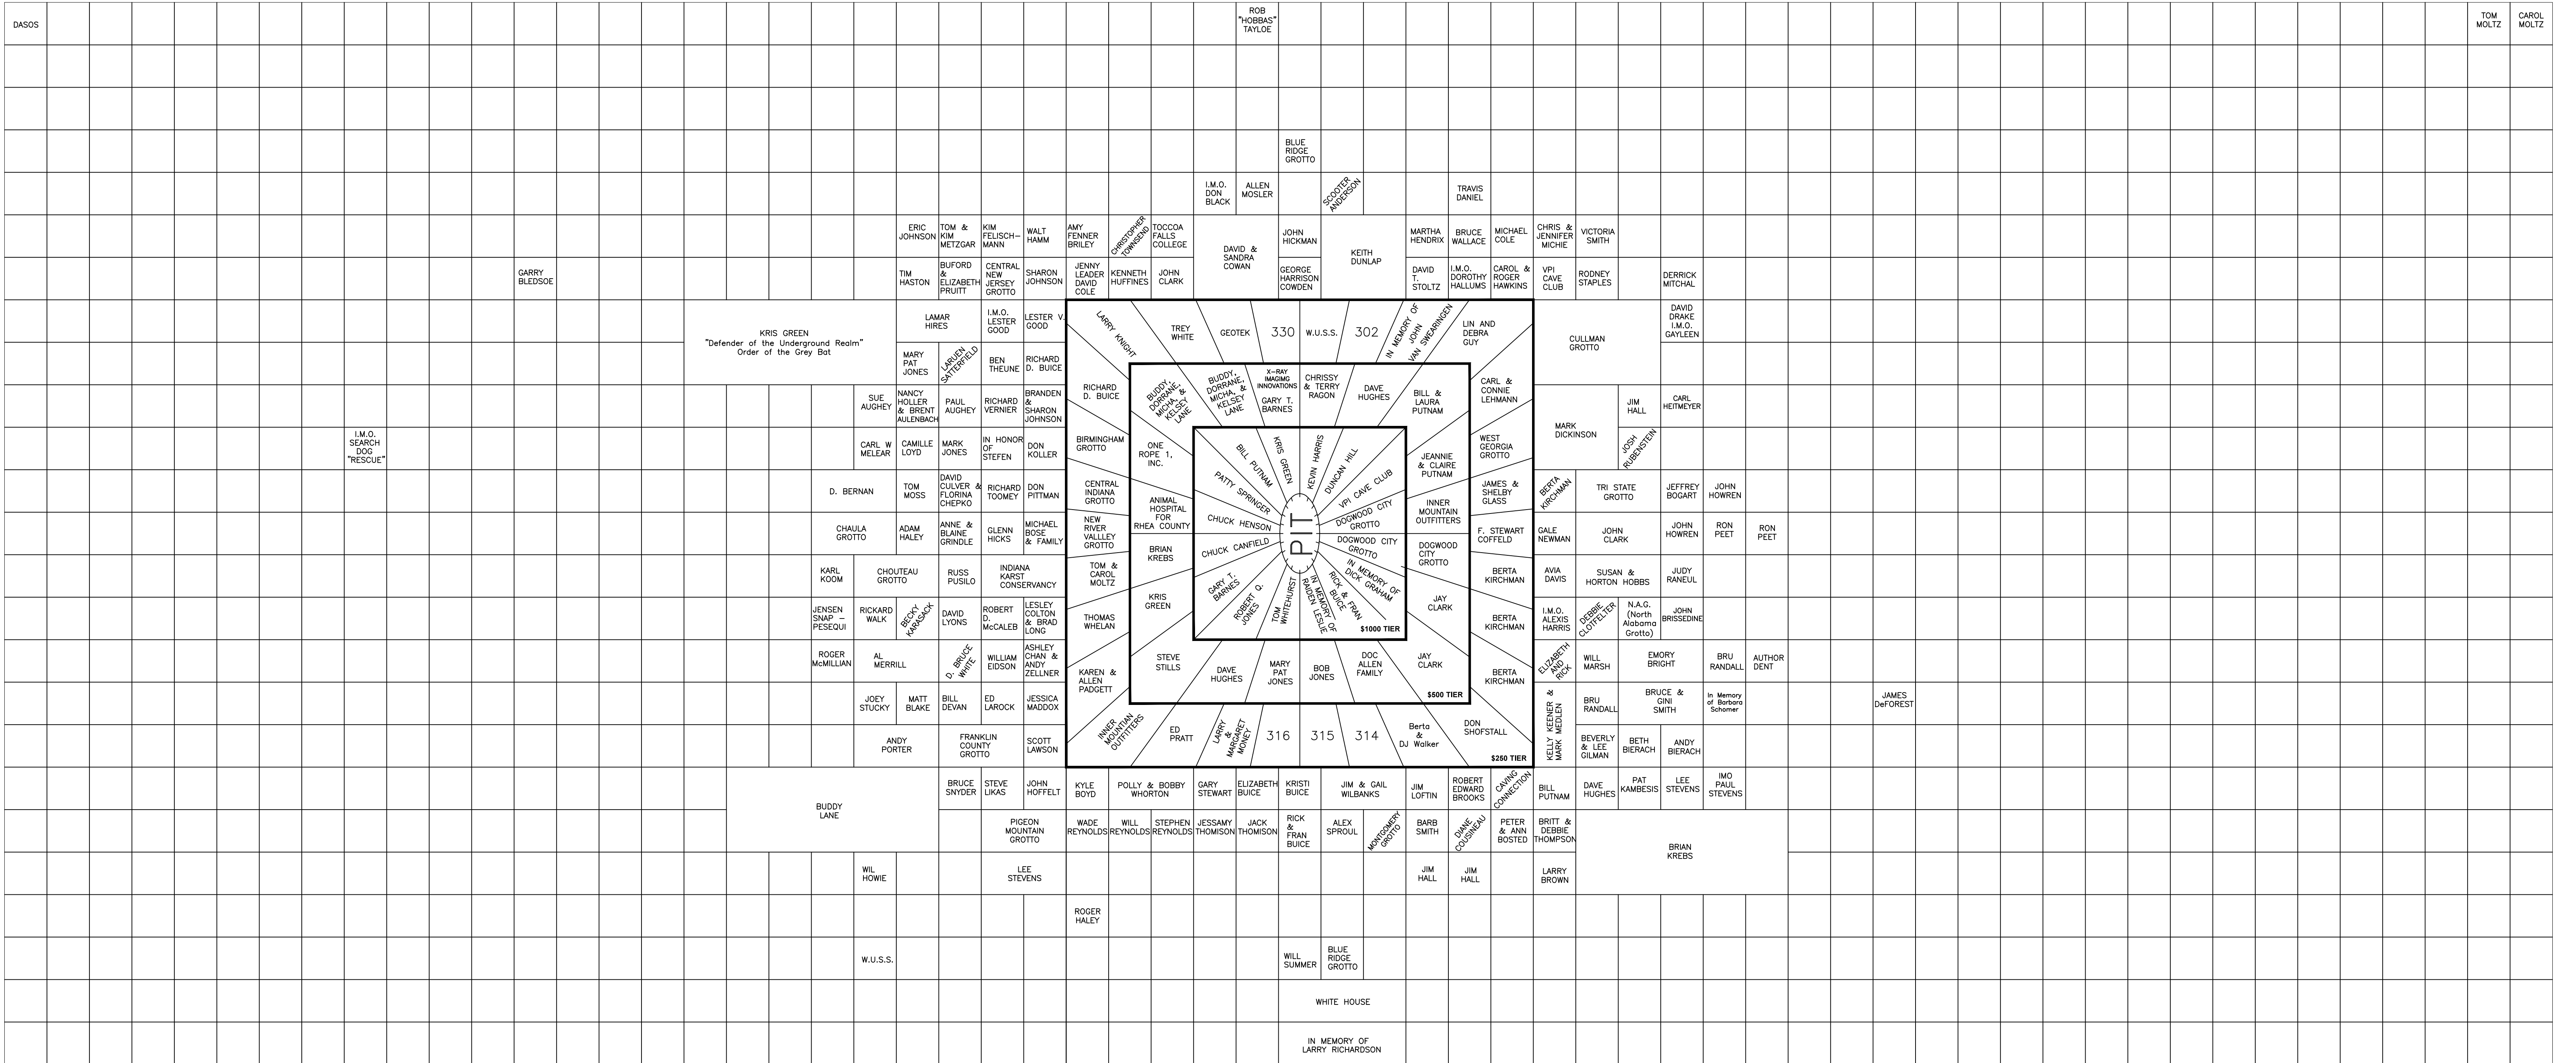

THE SOUTHEASTERN CAVE CONSERVANCY, INC

VALHALLA CAVE PRESERVE PLOT MAP

29 SEP 2015 revision Kelsey Lane
Original Map by Kenneth Huffines

1 2 3 4 5 6 7 8 9 10 11 12 13 14 15 16 17 18 19 20 21 22 23 24 25 26 27 28 29 30 31 32 33 34 35 36 37 38 39 40 41 42 43 44 45 46 47 48 49 50 51 52 53 54 55 56 57 58 59 60

A
B
C
D
E
F
G
H
I
J
K
L
M
N
O
P
Q
R
S
T
U
V
W
X
Y

I.M.O. = IN MEMORY OF

BUY A PIECE OF THE PIT FOR AS LITTLE AS \$50!